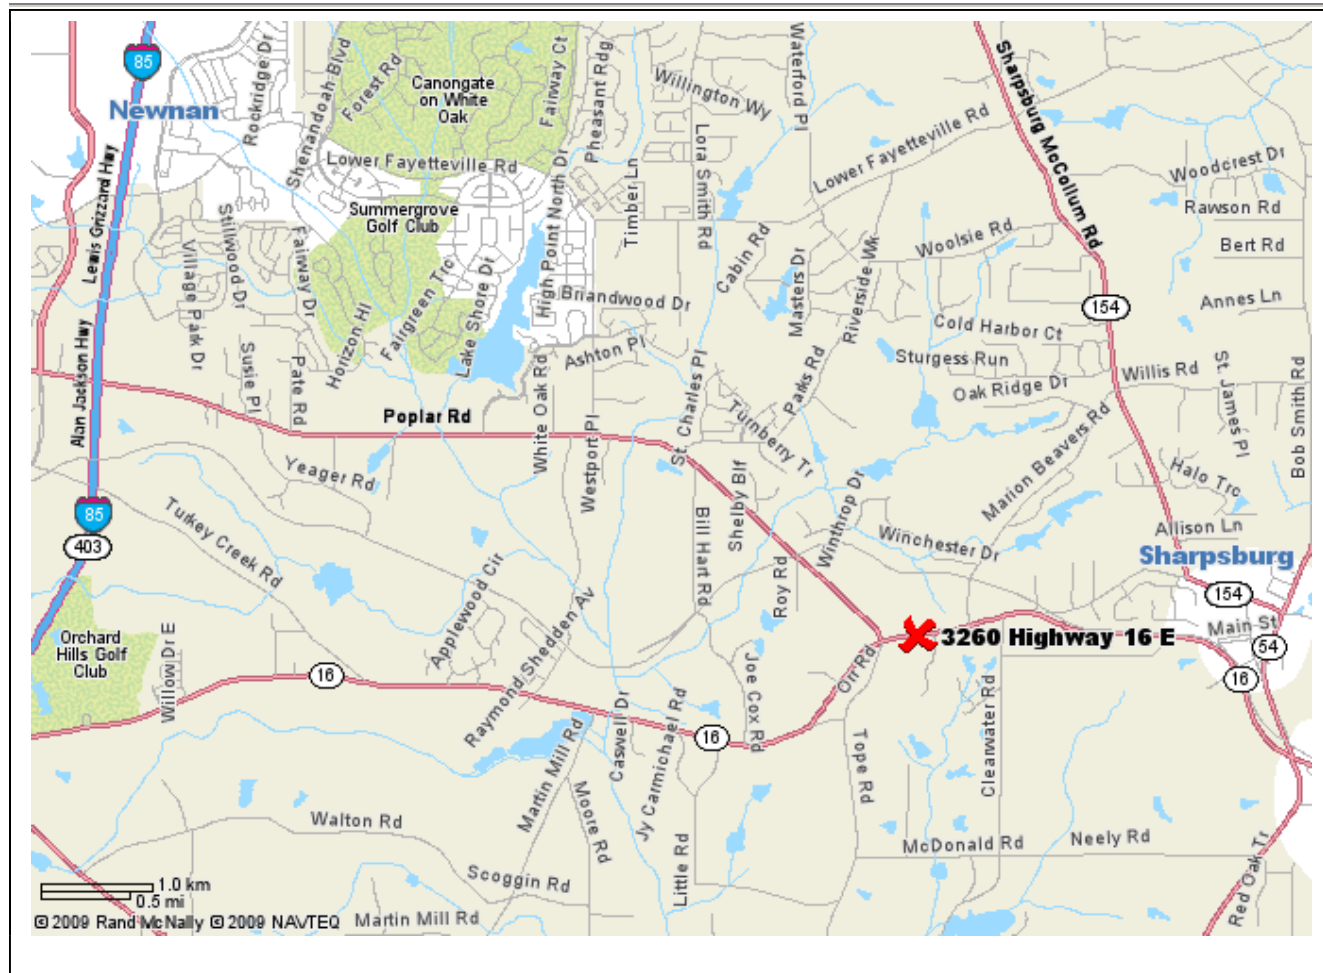

**Map: 3260 Highway 16 E, Sharpsburg, GA 30277**

**Find it in the 2008 Road Atlas**

All rights reserved. Use subject to license: [www.randmcnally.com/legal](http://www.randmcnally.com/legal). © 2008 Rand McNally.